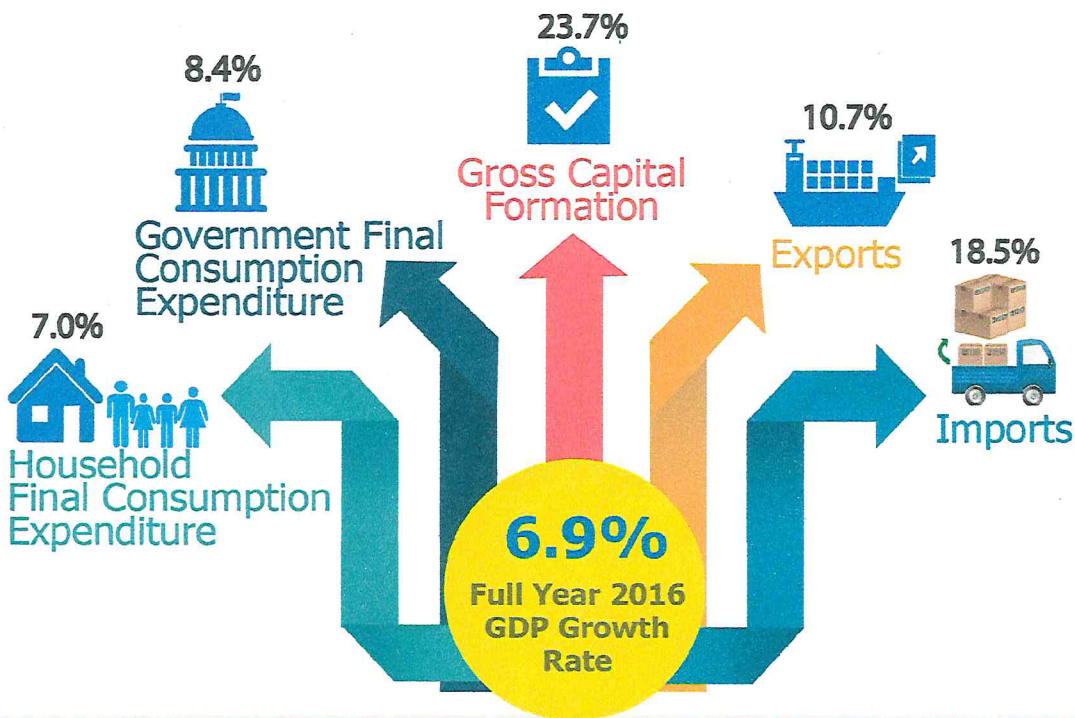

GROSS REGIONAL DOMESTIC EXPENDITURE

What is GRDE?

Gross Regional Domestic Expenditure (GRDE) is defined as the expenditure of residents of the region in the domestic territory plus their expenditures in other regions including the rest of the world.

Per Capita Household Final Consumption Expenditure, by Region, 2016

Legend:

Eastern Visayas tops per capita household spending in 2016