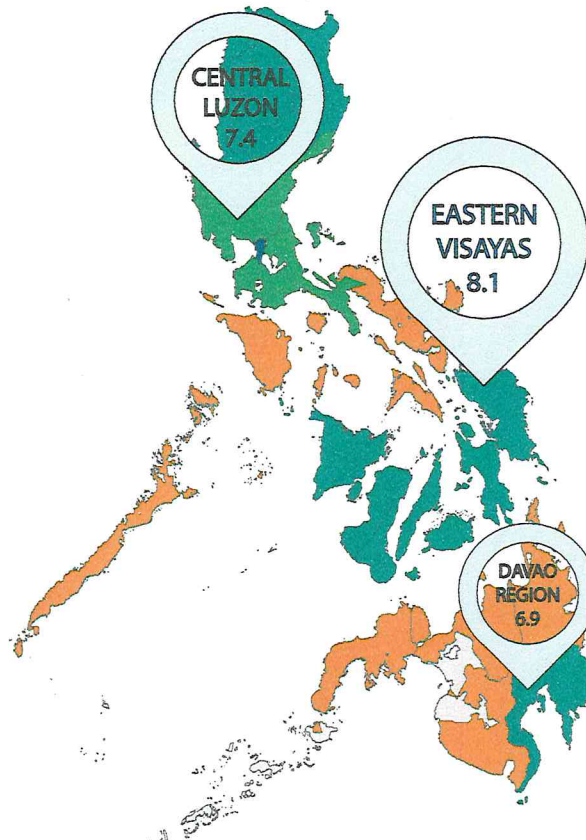

GROSS REGIONAL DOMESTIC EXPENDITURE

What is GRDE?

Gross Regional Domestic Expenditure (GRDE) is defined as the expenditure of residents of the region in the domestic territory plus their expenditures in other regions including the rest of the world.

Per Capita Household Final Consumption Expenditure, by Region, 2016

Legend:

Eastern Visayas tops per capita household spending in 2016