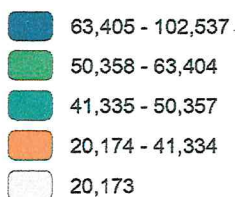

GROSS REGIONAL DOMESTIC EXPENDITURE

What is GRDE?

Gross Regional Domestic Expenditure (GRDE) is defined as the expenditure of residents of the region in the domestic territory plus their expenditures in other regions including the rest of the world.

Per Capita Household Final Consumption Expenditure, by Region, 2016

Legend:

Eastern Visayas tops per capita household spending in 2016