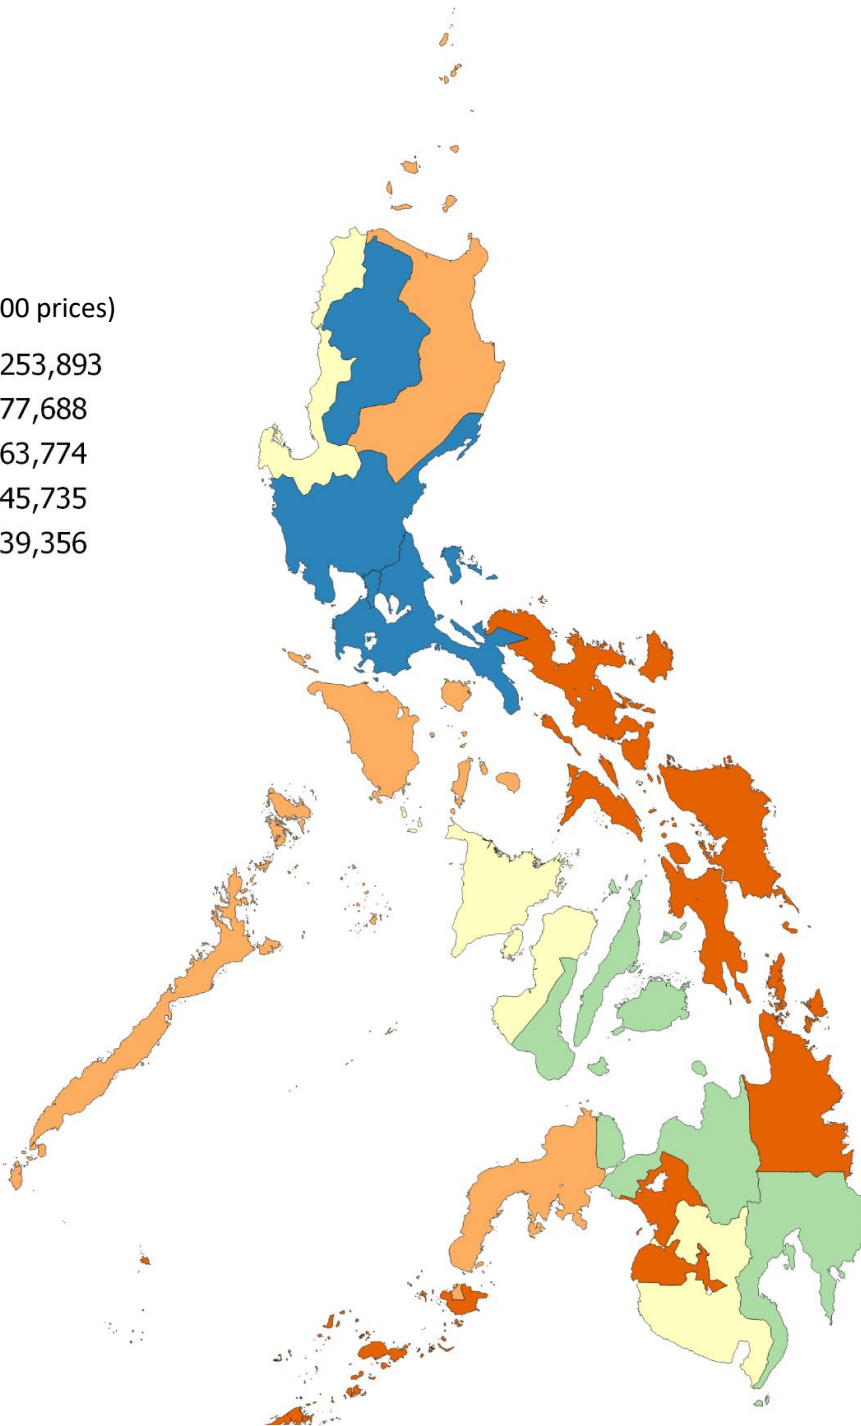

## 2018 Gross Regional Domestic Product

### Per Capita

In Pesos

(at constant 2000 prices)

Source: Philippine Statistics Authority