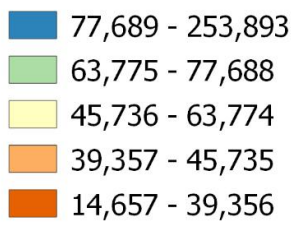

## 2018 Gross Regional Domestic Product

### Per Capita

In Pesos

(at constant 2000 prices)

Source: Philippine Statistics Authority