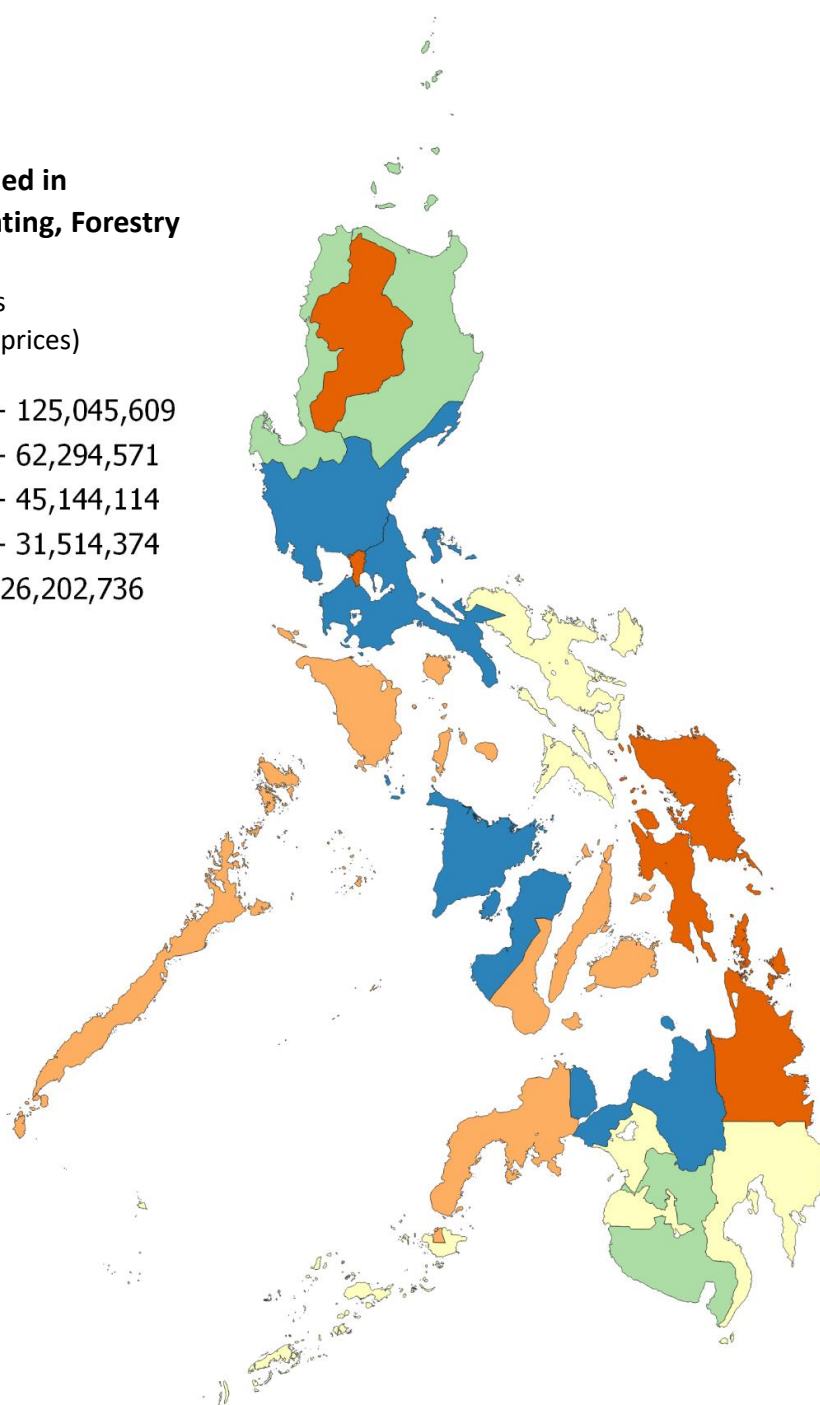

2018 Gross Regional Domestic Product

Gross Value Added in Agriculture, Hunting, Forestry and Fishing

In Thousand Pesos
(at constant 2000 prices)

Source: Philippine Statistics Authority